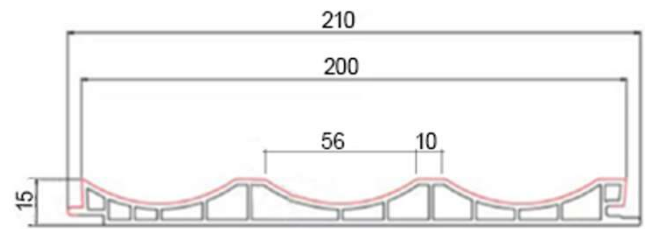

Item	Description
Model	M210
Name	Wave Panel
Overall size - mm	2800*210*15
Cover area - mm	2800*200
Per piece weight – kg	3.1
Per carton quantity	8
Carton size - mm	2820*220*130
Carton weight - kg	26
Asbestos present	No
Fire rating	Group 1, SMOGRARC = 63.4 m2/s2
Water resistance	Yes

Product cross section